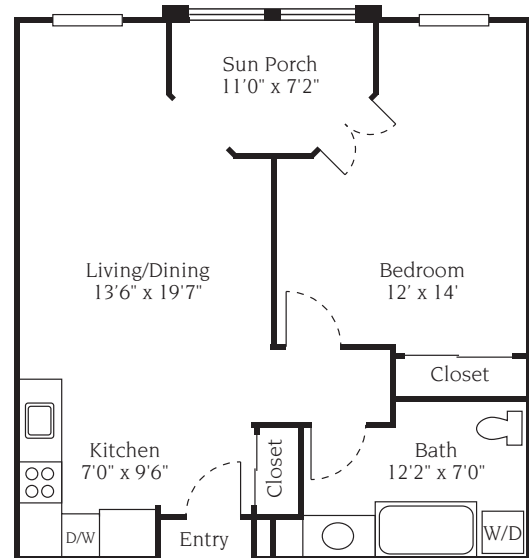

Apartment Condominium Floor Plans

Two Bedroom 1,287 sq. ft.

Large One Bedroom 946 sq. ft.

Small One Bedroom 795 sq. ft.

Room dimensions may vary slightly

Perry Farm Village

4241 Village Circle, Harbor Springs, Michigan 49740
Call: 231.526.1500 Fax: 231.526.6462
www.perryfarmvillage.org