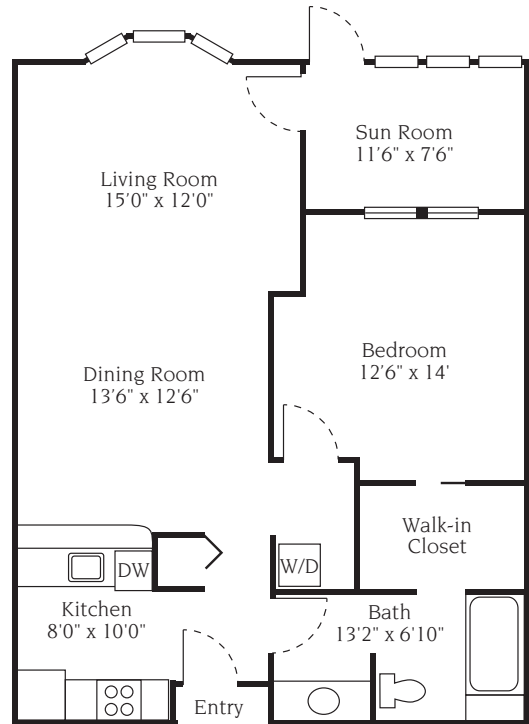

Apartment Condominium Floor Plans

Two Bedroom 1,287 sq. ft.

Large One Bedroom 946 sq. ft.

Small One Bedroom 795 sq. ft.

Room dimensions may vary slightly

Perry Farm Village

4241 Village Circle, Harbor Springs, Michigan 49740
Call: 231.526.1500 Fax: 231.526.6462
www.perryfarmvillage.org