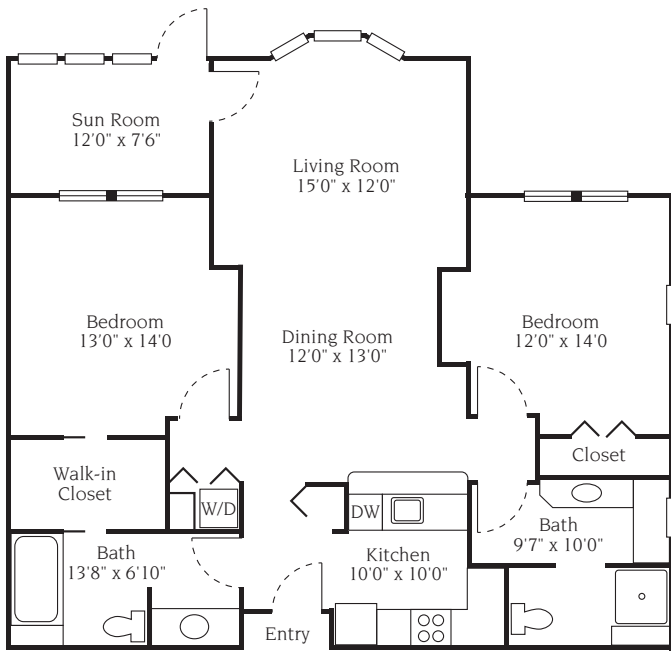

Apartment Condominium Floor Plans

Two Bedroom 1,287 sq. ft.

Large One Bedroom 946 sq. ft.

Small One Bedroom 795 sq. ft.

Room dimensions may vary slightly

Perry Farm Village

4241 Village Circle, Harbor Springs, Michigan 49740
Call: 231.526.1500 Fax: 231.526.6462
www.perryfarmvillage.org